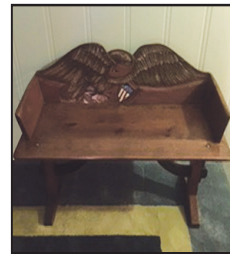

More photos on website REDDISHAUCTIONS.COM